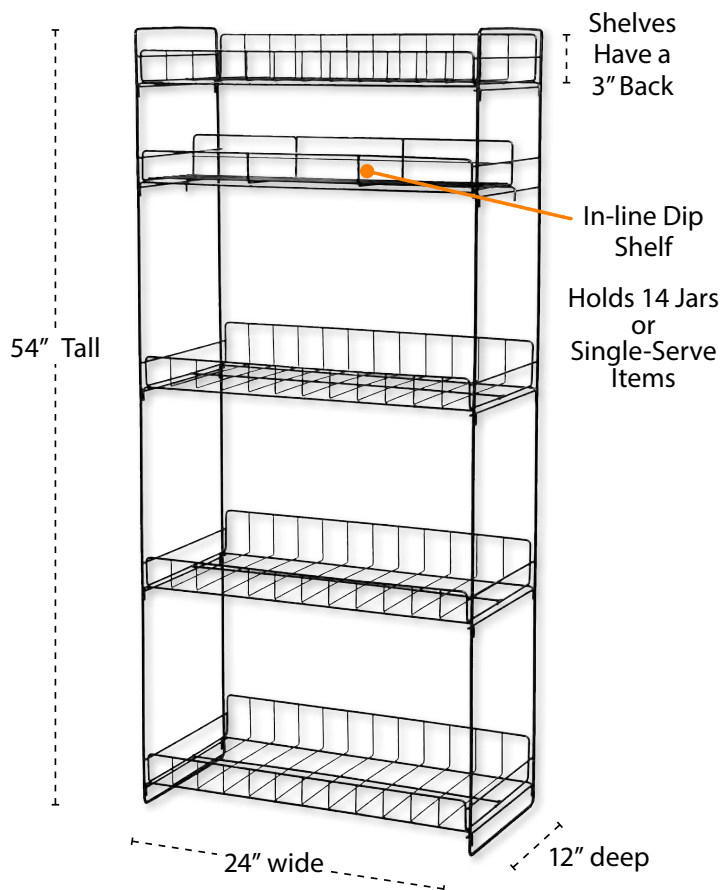

# 18" Display Racks

Get into new space and new Stores with 18" Display racks!

**Ideal for:**

- Beside Beverage Coolers
- At the Deli Counter
- Near the Cash Register
- Placement in NEW STORES

Shelves are adjustable every 2"

# LVL Display Rack

This small flexible rack lets you display Single-Serve Products in space you never thought possible!

**Size:** 18" wide x 7" deep

Retail Display Solutions

T. 800-263-1338  
mail@bordertownwire.com

# Wire Weekender

Model #1224-5

**This innovative design is a better and more profitable way to display snacks with dip and salsa!**

**Increase Sales:** Cross-merchandise snacks with dip, all on one display rack.

**Eliminate:** Flimsy, stackable wire units with our quality Display Rack.

**Save Money:** Reduce the use of throw-away corrugated displays.

**Ideal for:**

**C-Stores**

**Deli Counters**

**Extra space in Supermarkets**