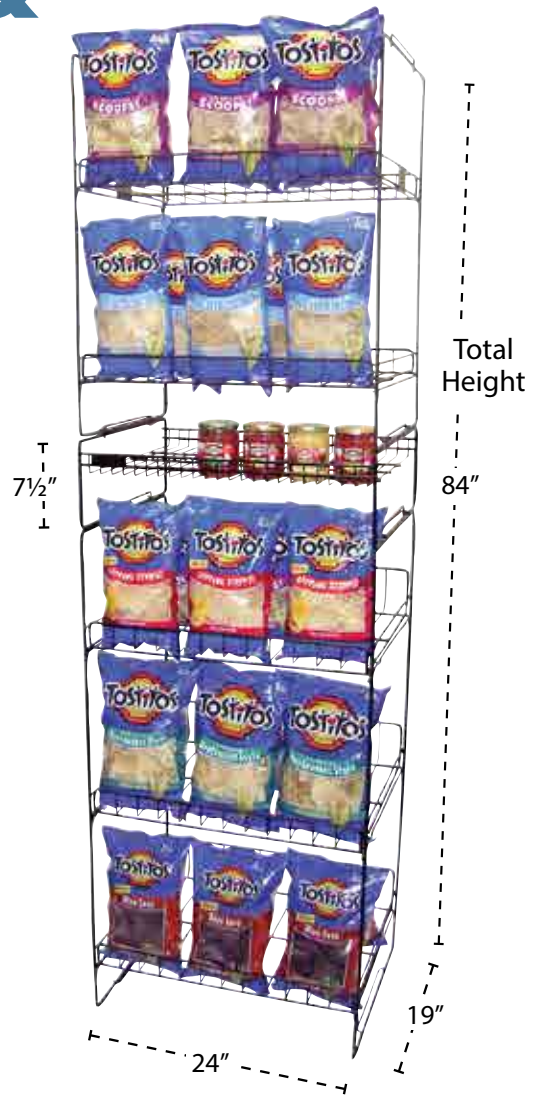

**20% More Shelving than other Mass Merchandisers and Quickloaders!**

**Merchandisers and Quickloaders!**

**Some Suggested Uses for this Versatile Rack:**

End Cap

Around a Post

Racks in a Row

Retail Display Solutions

# Stackable Dip & Salsa Shelf

Model #1924S

## Add profitable display space without adding floor space!

- Designed to work with standard 24" Stackable Wire Racks
- Heavy-duty Shelf attaches securely into the Stackable Racks
- Displays Dip and Salsa attractively for increased impulse sales
- Optional Name Plate

**Don't lose out on sales without the Dip Shelf!**