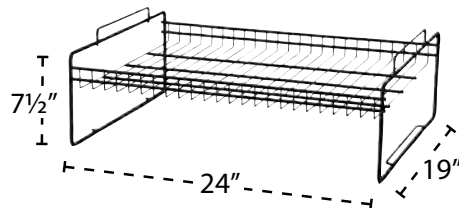

Stackable Shelf

Retail Display **Solutions**

T. 800-263-1338
mail@bordertownwire.com

BORDERTOWN WIRE PRODUCTS